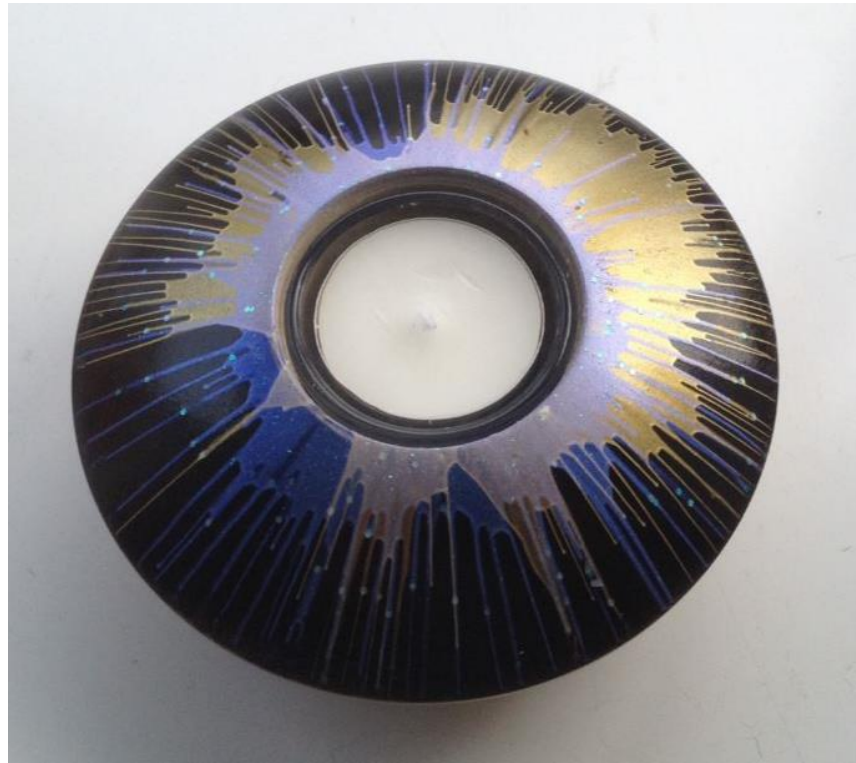

Keith Fenton

AROUNDWOOD

COLOURED CLOCKS

Sycamore (Spirit Stain)

London Plane Lacewood (Spirit Stain)

COLOURED CLOCKS

Teak (Jo Sonja Acrylics)

Sycamore (Jo Sonja Acrylics)

COLOURED CLOCKS

Sycamore (Jo Sonja Acrylics)

London Plane (Jo Sonja Acrylics)

CLOCKS

Walnut

Olive Ash

FINIALS

Douglas Fir

122cm long

PORCELAIN MOULDS

COLOURED TEA LIGHTS

Sycamore

Sycamore

Sycamore

THEEMED CLOCKS

Ash