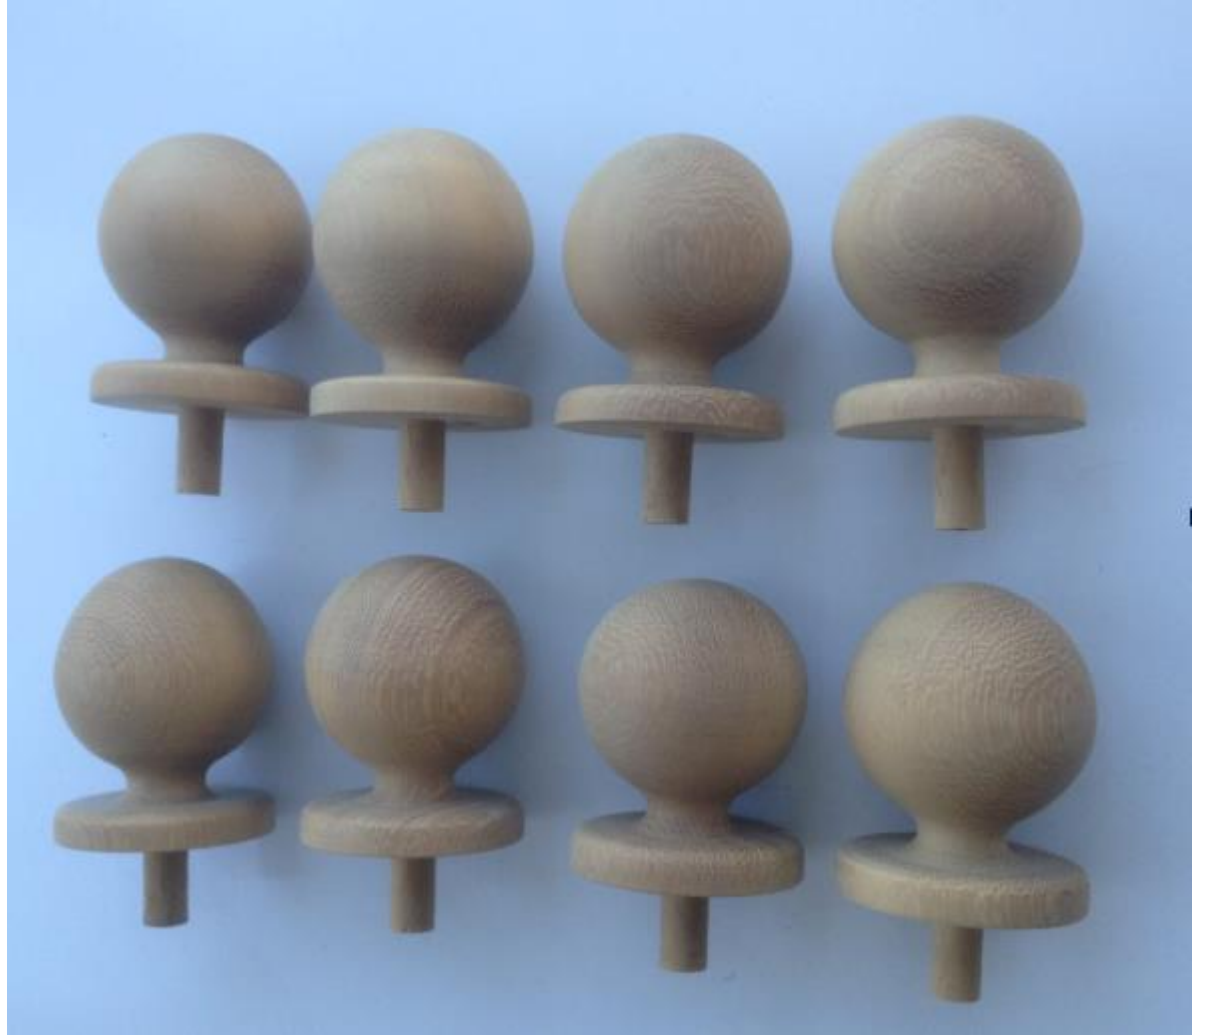

122cm long

PORCELAIN MOULDS

COLOURED TEA LIGHTS

Sycamore

Sycamore

Sycamore

THEEMED CLOCKS

Ash

GARDEN ARM CHAIR & BENCH BALL FINIALS

Iroko

VESSELS

Holly

Mulberry

Spalted Sycamore

TABLE LAMPS

Beech