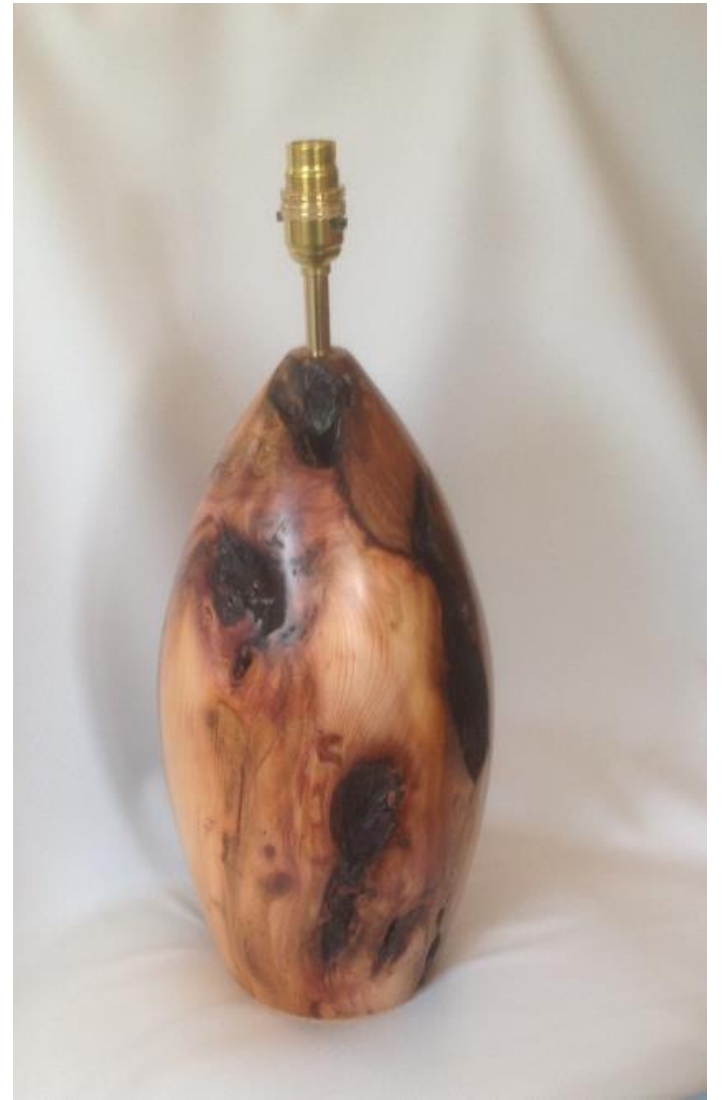

GARDEN ARM CHAIR & BENCH BALL FINIALS

Iroko

VESSELS

Holly

Mulberry

Spalted Sycamore

TABLE LAMPS

Beech

Spalted Sycamore

Yew

TABLE LAMPS

Oak fire surround wood c1585

Oak beam

Ash

TABLE LAMPS

Ash Ebonised and Lime Waxed

Olive Ash

SHELL CASE SHOOTING CLOCKS

Walnut

CLOCKS

Spalted Sycamore

Spalted Beech

Spalted Beech

Walnut