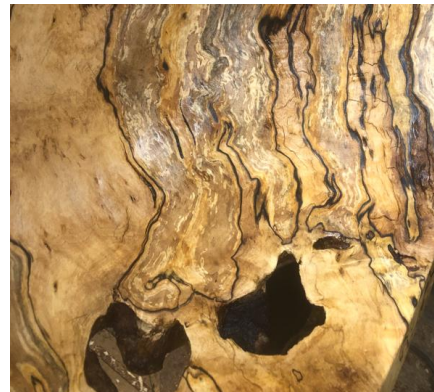

OLD BEAM TABLE LAMPS

Greenheart

Oak

OAK OLD BEAM TABLE LAMP

70cm high

TULIP WOOD

LIME BOWL

56cm diameter 22cm high and walls 3mm thick

HOLLY VASE

250cm high

SPALTED BEECH VESSEL

35cm high

BURR OAK BOWL

SILVER BIRCH SPALTED BURR BOWL

ASSORTED TURNING

Hawthorn

VARIOUS PIECES

Laminated Beech Chopping Boards

Ash Walnut Sycamore & Cherry

Apple

Olive Ash Priests

Pear 170mm high

Cherry

ASSORTED TURNING