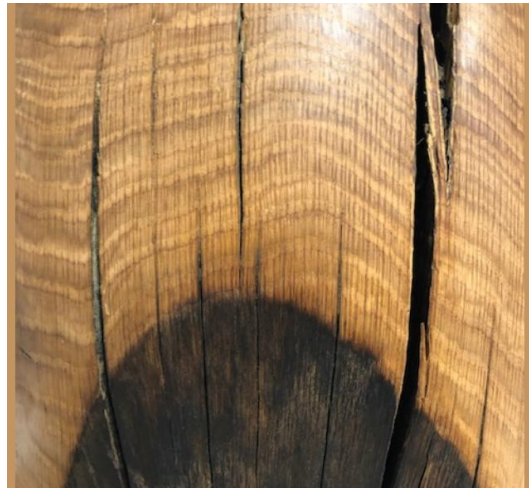

Walnut

Spalted Birch

BROWN OAK

480mm diameter

480mm diameter

Oak Priests

MALVERN BROWN OAK

Brown Oak

LAMINATED BIRCH PLYWOOD

400 mm diameter

VESSELS

Spalted Birch

VESSELS & BOWL

Spalted Birch

GREENHEART OLD BEAM TABLE LAMP

60cm high

OLD BEAM TABLE LAMPS

Greenheart

Oak

OAK OLD BEAM TABLE LAMP

70cm high

TULIP WOOD

LIME BOWL

56cm diameter 22cm high and walls 3mm thick