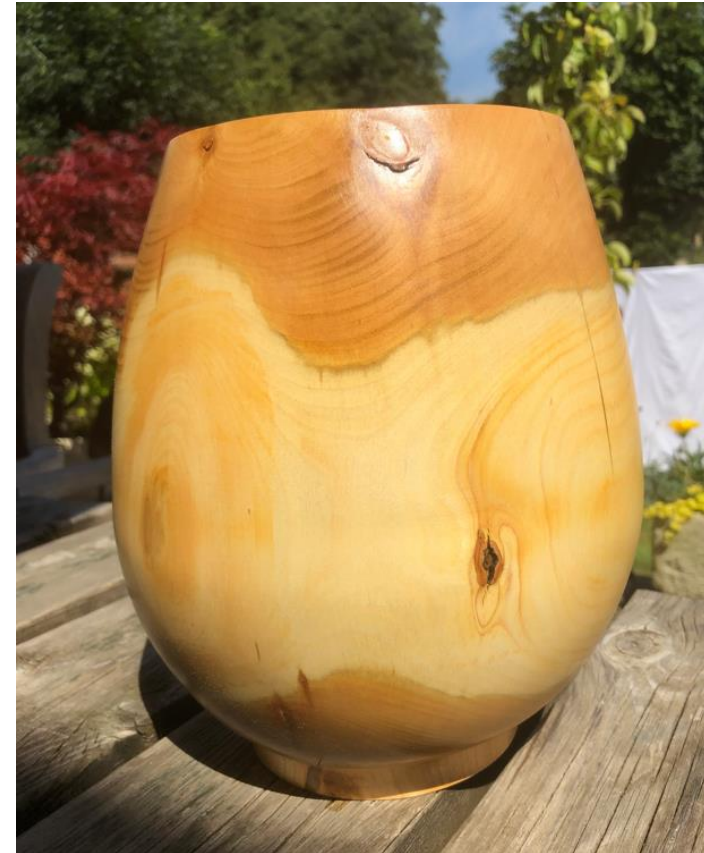

OLD BEAM TABLE LAMPS

Greenheart

Oak

OAK OLD BEAM TABLE LAMP

70cm high

TULIP WOOD

LIME BOWL

56cm diameter 22cm high and walls 3mm thick

VARIOUS PIECES

Laminated Beech Chopping Boards

Ash Walnut Sycamore & Cherry

Apple

Olive Ash Priests

Pear 170mm high

Cherry

ASSORTED TURNING

TURNINGS

Ash

Clocks in Sycamore and Walnut

ASSORTED TURNINGS

Walnut seat with Oak legs

Olive Ash Nutmeg grinders

NEST OF BOWLS

Olive Ash Largest 500mm diameter smallest 170mm all 90mm tall