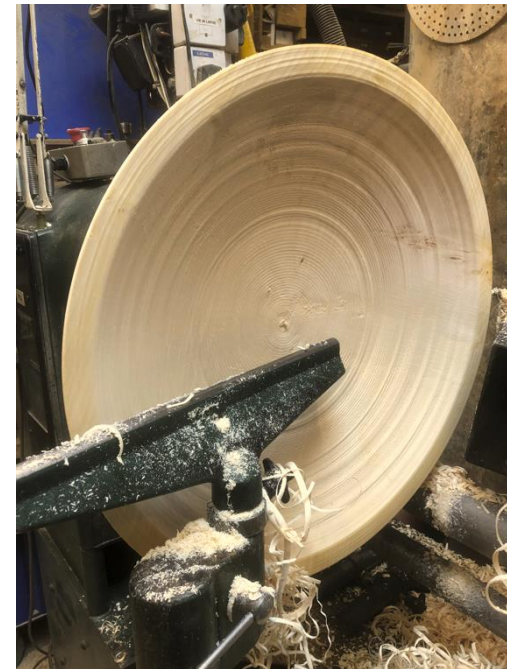

OLD BEAM TABLE LAMPS

Greenheart

Oak

OAK OLD BEAM TABLE LAMP

70cm high

TULIP WOOD

LIME BOWL

56cm diameter 22cm high and walls 3mm thick

HOLLY VASE

250cm high

SPALTED BEECH VESSEL

35cm high

BURR OAK BOWL

SILVER BIRCH SPALTED BURR BOWL

ASSORTED TURNING

Hawthorn