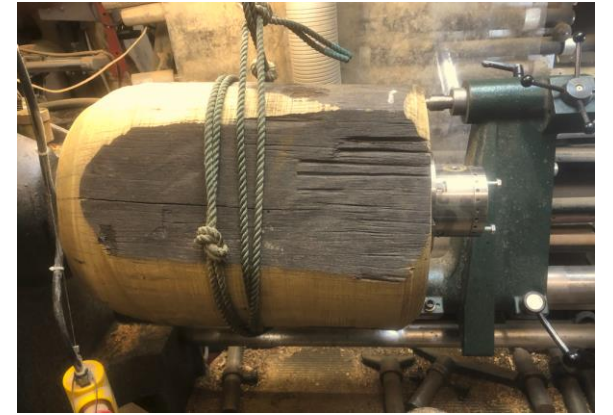

LAMINATED BIRCH PLYWOOD

400 mm diameter

VESSELS

Spalted Birch

VESSELS & BOWL

Spalted Birch

GREENHEART OLD BEAM TABLE LAMP

60cm high