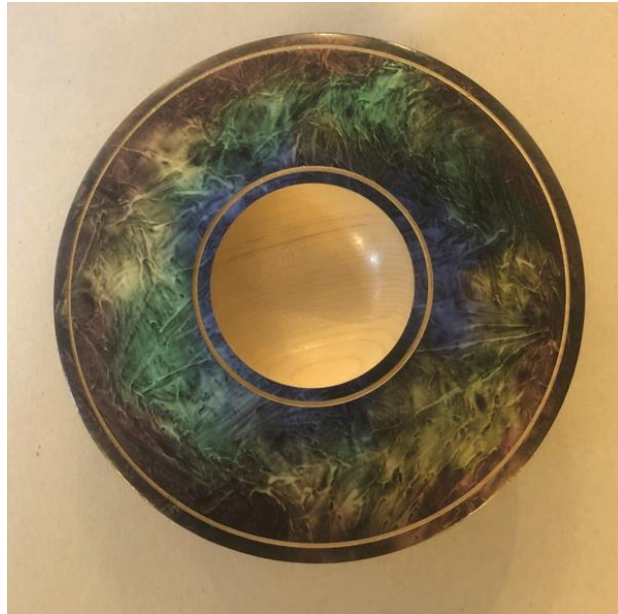

BOWL

Monkey Puzzle Chilean Pine

FUNCTIONAL PIECES

Fishing Priests in Ash

A pair of finials in pine. 60mm x 570mm

Garden dibbers Ash

Wet Cherry

NATURAL EDGED GOBLET

Sycamore

COLOURED BOWLS

Elm

Sycamore

Sycamore

COLOURED BOWLS

Sycamore

Sycamore

Sycamore

COLOURED BOWL

Sycamore

Mary & Joseph in Ash

CHRISTMAS