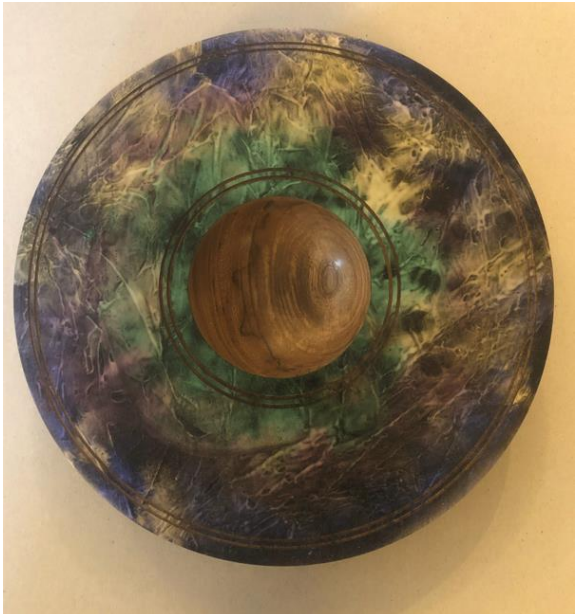

BOWL

Monkey Puzzle Chilean Pine

FUNCTIONAL PIECES

Fishing Priests in Ash

A pair of finials in pine. 60mm x 570mm

Garden dibbers Ash

Wet Cherry

NATURAL EDGED GOBLET

Sycamore

COLOURED BOWLS

Elm

Sycamore

Sycamore

COLOURED BOWLS

Sycamore

Sycamore

Sycamore

COLOURED BOWL

Sycamore

Mary & Joseph in Ash

CHRISTMAS