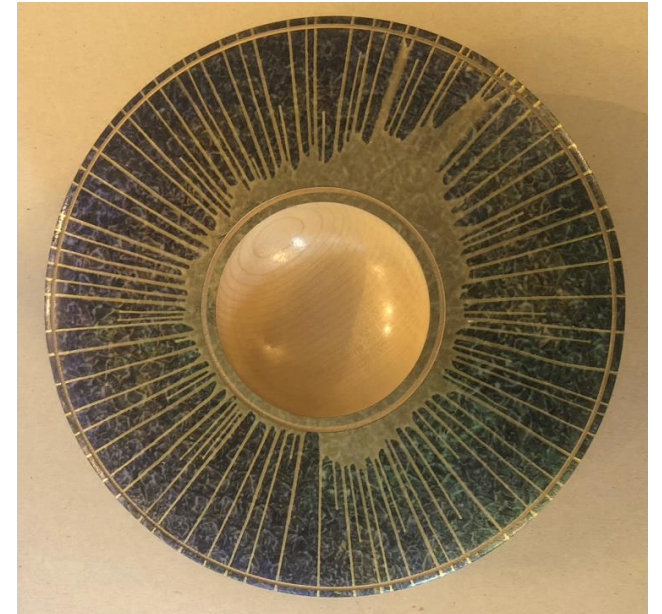

BOWL

Monkey Puzzle Chilean Pine

FUNCTIONAL PIECES

Fishing Priests in Ash

A pair of finials in pine. 60mm x 570mm

Garden dibbers Ash

Wet Cherry

NATURAL EDGED GOBLET

Sycamore

COLOURED BOWLS

Elm

Sycamore

Sycamore

COLOURED BOWLS

Sycamore

Sycamore

Sycamore

COLOURED BOWL

Sycamore

Mary & Joseph in Ash

CHRISTMAS